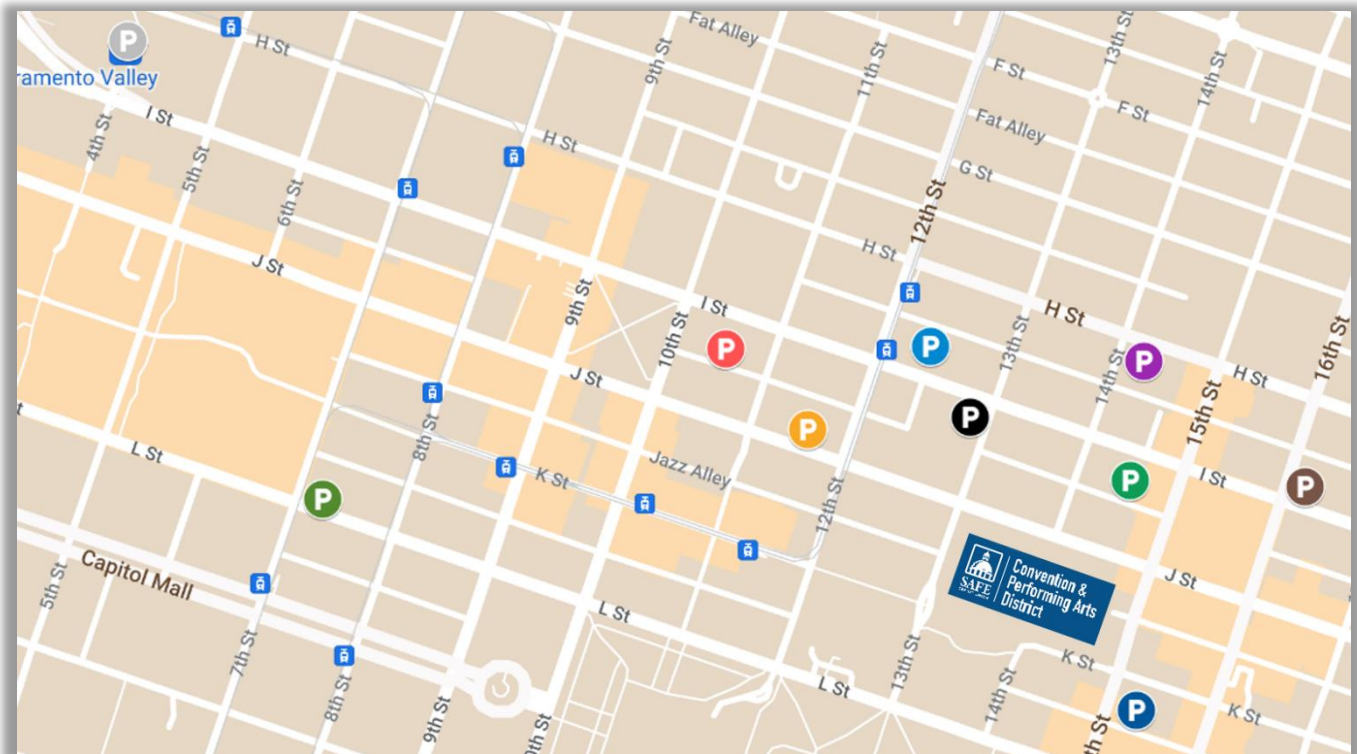

**5. SHERATON PARKING GARAGE**

900 13th Street  
 \$10-30/daily rate  
 Height clearance: 7'  
 600 spaces  
*Managed by ACE Parking*

**6. ELK LOT**

1117 J Street  
 \$14/ daily rates  
 75 spaces  
*Managed by Priority Parking*

**7. PHONE LOT**

1414 I Street  
 \$20-\$45/ daily rates  
 140 spaces  
*Managed by Priority Parking*

**8. RAD LOT**

1601 I St  
 \$9-\$45/ daily rates  
 60 spaces  
*Managed by Priority Parking*

**9. LOT D**

12<sup>th</sup> & I St  
 \$10 / daily rate  
*Managed by City Parking*

**10. LOT 293 - SACRAMENTO VALLEY  
 AMTRAK STATION**

401 I St  
 \$12 /daily rates  
 430 spaces  
 2 Hour Time Zone  
 \*\*Limited parking spaces for both  
 buses and recreational vehicles (RVs)  
 are on a first come, first serve basis at  
 the rear of the parking facility.  
 Reservations are not available for any  
 of these spaces.  
*Managed by City Parking*